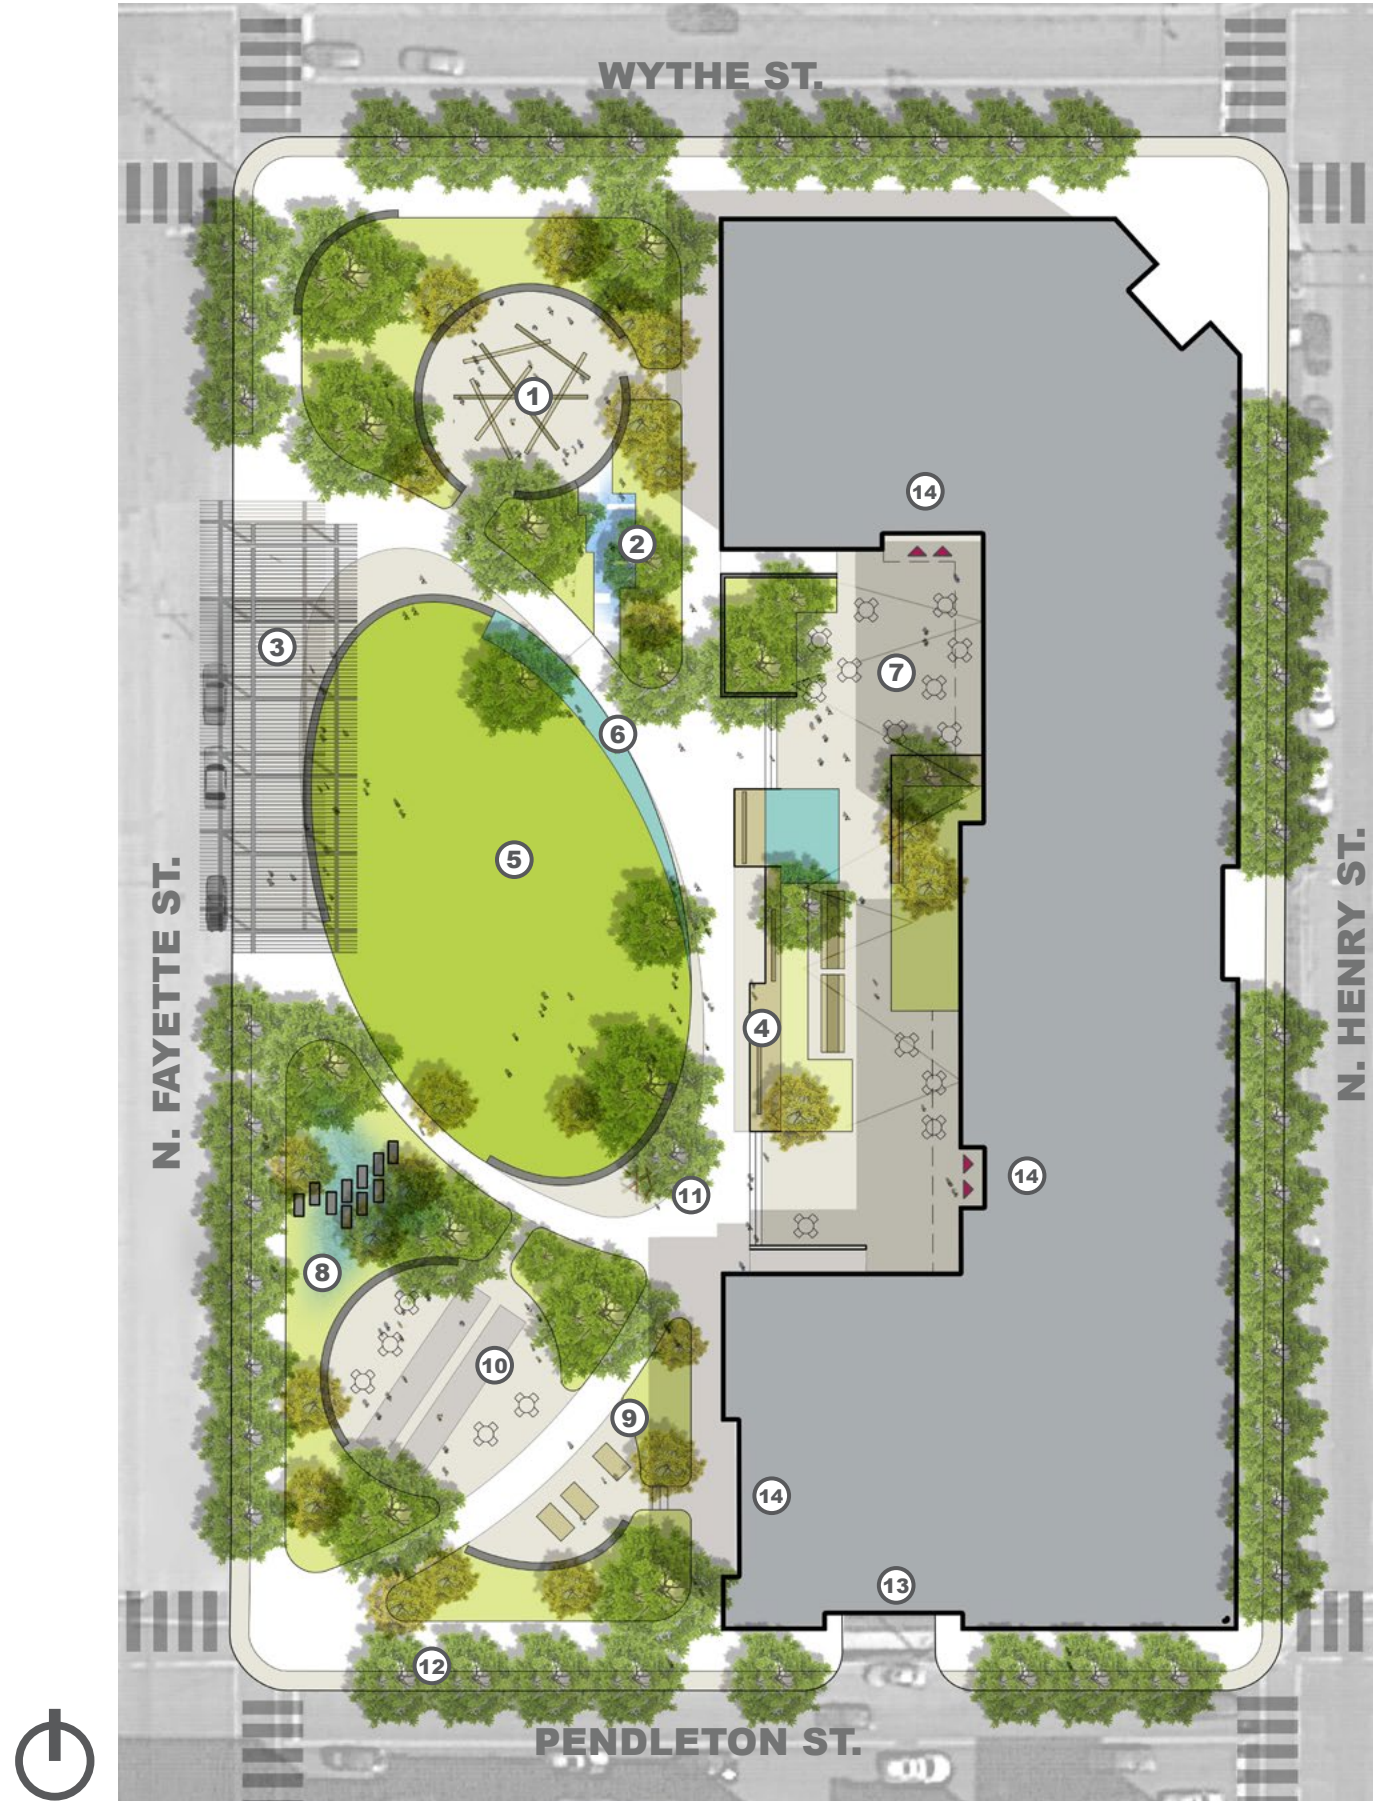

SITE PLAN

REFINED SCHEME

- ① NATURAL PLAY
- ② SPLASH PAD
- ③ MARKET TRELLIS
- ④ FLEXIBLE COURT
- ⑤ OPEN LAWN
- ⑥ WATER FEATURE
- ⑦ DINING GARDEN
- ⑧ RAIN GARDEN
- ⑨ TABLE GAMES
- ⑩ FLEXIBLE GAMES
- ⑪ INTERACTIVE SCULPTURE
- ⑫ BIKE SHARE
- ⑬ GARAGE ENTRY
- ⑭ RETAIL